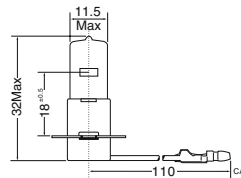

Miniature Halogen - PK22s

SPECIFICATIONS

CROSS REFERENCE

LAMP DESCRIPTION ORDERING CODE

MANUFACTURER - LAMP # EQUIPMENT MODEL

JA12V-35W H3 1000787

Watts 35W
Volts 12V
Test Voltage 13.2V
Data at Test Voltage:
Watts 43W
Luminous Flux 750Lm
Average Life 150Hrs
Base PK22s

Bulb Diameter 11.5mm
Terminal CA
Lead Wire Length 110mm

JA12V-55W H3 1000789

Watts 55W
Volts 12V
Test Voltage 13.2V
Data at Test Voltage:
Watts 68W
Luminous Flux 1450Lm
Average Life 150Hrs
Base PK22s

Bulb Diameter 11.5mm
Terminal CA
Lead Wire Length 110mm

JA12V-55WLL/2000HR H3 1000794

Watts 55W
Volts 12V
Test Voltage 13.2V
Data at Test Voltage:
Watts 60.5W
Luminous Flux 950Lm
Average Life 2000Hrs
Base PK22s

Bulb Diameter 11.5mm
Terminal CA
Lead Wire Length 110mm