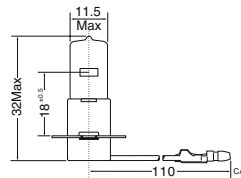

Miniature Halogen - PK22s

SPECIFICATIONS

CROSS REFERENCE

LAMP DESCRIPTION ORDERING CODE

MANUFACTURER - LAMP # EQUIPMENT MODEL

JA12V-35W H3 1000787

Watts 35W
Volts 12V
Test Voltage 13.2V
Data at Test Voltage:
Watts 43W
Luminous Flux 750Lm
Average Life 150Hrs
Base PK22s

Bulb Diameter 11.5mm
Terminal CA
Lead Wire Length 110mm

JA12V-55W H3 1000789

Watts 55W
Volts 12V
Test Voltage 13.2V
Data at Test Voltage:
Watts 68W
Luminous Flux 1450Lm
Average Life 150Hrs
Base PK22s

Bulb Diameter 11.5mm
Terminal CA
Lead Wire Length 110mm

JA12V-55WLL/2000HR H3 1000794

Watts 55W
Volts 12V
Test Voltage 13.2V
Data at Test Voltage:
Watts 60.5W
Luminous Flux 950Lm
Average Life 2000Hrs
Base PK22s

Bulb Diameter 11.5mm
Terminal CA
Lead Wire Length 110mm