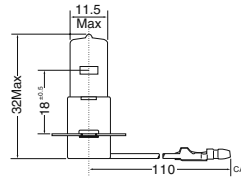

Miniature Halogen - PK22s

SPECIFICATIONS

CROSS REFERENCE

LAMP DESCRIPTION ORDERING CODE

MANUFACTURER - LAMP # EQUIPMENT MODEL

JA12V-35W H3 1000787

Watts 35W
Volts 12V
Test Voltage 13.2V
Data at Test Voltage:
Watts 43W
Luminous Flux 750Lm
Average Life 150Hrs
Base PK22s

Bulb Diameter 11.5mm
Terminal CA
Lead Wire Length 110mm

JA12V-55W H3 1000789

Watts 55W
Volts 12V
Test Voltage 13.2V
Data at Test Voltage:
Watts 68W
Luminous Flux 1450Lm
Average Life 150Hrs
Base PK22s

Bulb Diameter 11.5mm
Terminal CA
Lead Wire Length 110mm

JA12V-55WLL/2000HR H3 1000794

Watts 55W
Volts 12V
Test Voltage 13.2V
Data at Test Voltage:
Watts 60.5W
Luminous Flux 950Lm
Average Life 2000Hrs
Base PK22s

Bulb Diameter 11.5mm
Terminal CA
Lead Wire Length 110mm