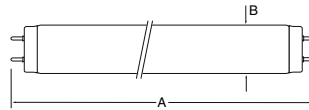

Length (A) 457mm
Length (B) 25.4mm

F20T12/C50
3000033

Watts 20W
Initial Lumens 875Lm
Color Temp 5000K
Color Rendering 90CRI
Average Life 9000Hrs

Length (A) 610mm
Length (B) 38.1mm

F30T8/C50
3000035

Watts 30W
Initial Lumens 1650Lm
Color Temp 5000K
Color Rendering 90CRI
Average Life 7500Hrs