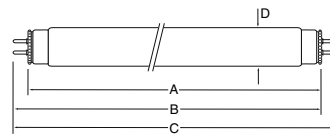

Length (A) 135.8mm
Length (B) 140.3~142.9mm
Length (C) 150.0mm
Diameter (D) 15.5mm

F6T5/WW
3000114

Watts 5.9W
Starting Test Voltage 94V
Rated Voltage 100V
Rated Current 0.147A
Initial Lumens 240Lm
Color Temp 3000K
Average Life 3000Hrs