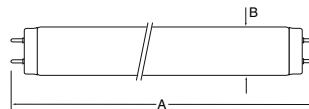

F40T12/C50
3000041

Watts 40W
Initial Lumens 2150Lm
Color Temp 5000K
Color Rendering 90CRI
Average Life 15000Hrs

Length (A) 1219.2mm
Length (B) 38.1mm