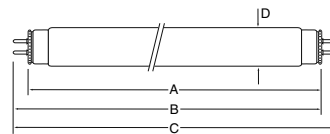

Length (A) 135.8mm
Length (B) 140.3~142.9mm
Length (C) 150.0mm
Diameter (D) 15.5mm

F6T5/WW
3000114

Watts 5.9W
Starting Test Voltage 94V
Rated Voltage 100V
Rated Current 0.147A
Initial Lumens 240Lm
Color Temp 3000K
Average Life 3000Hrs

Length (A) 211.8mm
Length (B) 216.3~218.9mm
Length (C) 226.0mm
Diameter (D) 15.5mm

F8T5/WW
3000119

Watts 7.9W
Starting Test Voltage 94V
Rated Voltage 100V
Rated Current 0.170A
Initial Lumens 400Lm
Color Temp 3000K
Average Life 3000Hrs

Length (A) 288.3mm
Length (B) 292.8~295.4mm
Length (C) 302.5mm
Diameter (D) 15.5mm

F13T5/WW
3000070

Watts 13W
Starting Test Voltage 180V
Rated Voltage 236V
Rated Current 0.165A
Initial Lumens 820Lm
Color Temp 3000K
Average Life 3000Hrs