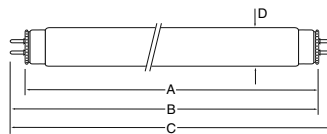

Length (A) 288.3mm
Length (B) 292.8-295.4mm
Length (C) 302.5mm
Diameter (D) 15.5mm

F13T5/CW
3000068

Watts 13W
Starting Test Voltage 180V
Rated Voltage 94V
Rated Current 0.165A
Initial Lumens 820Lm
Color Temp 4200K
Average Life 7500Hrs