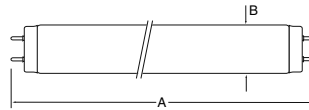

Length (A) 457mm
Length (B) 25.4mm

F20T12/C50
3000033

Watts 20W
Initial Lumens 875Lm
Color Temp 5000K
Color Rendering 90CRI
Average Life 9000Hrs

Length (A) 610mm
Length (B) 38.1mm

F30T8/C50
3000035

Watts 30W
Initial Lumens 1650Lm
Color Temp 5000K
Color Rendering 90CRI
Average Life 7500Hrs