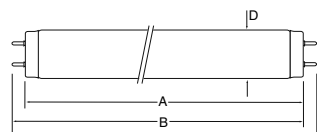

Length (A) 436.0mm
Length (B) 441.8-444.4mm
Length (C) 451.5mm
Diameter (D) 25.5mm