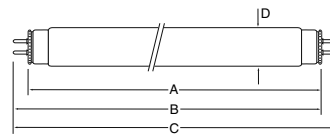

Length (A) 135.8mm
Length (B) 140.3~142.9mm
Length (C) 150.0mm
Diameter (D) 15.5mm

F6T5/D
3000113

Watts 5.9W
Starting Test Voltage 94V
Rated Voltage 100V
Rated Current 0.147A
Initial Lumens 210Lm
Color Temp 6500K
Average Life 3000Hrs