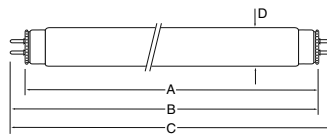

Length (A) 212.1mm
Length (B) 216.8-219.2mm
Length (C) 226.3mm
Diameter (D) 15.5mm

F8T5/CW
3000117

Watts 7.9W
Starting Test Voltage 94V
Rated Voltage 100V
Rated Current 0.170A
Initial Lumens 400Lm
Color Temp 4200K
Average Life 3000Hrs