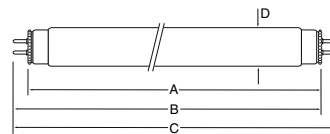

Length (A) 135.8mm
Length (B) 140.3~142.9mm
Length (C) 150.0mm
Diameter (D) 15.5mm

F6T5/WW
3000114

Watts 5.9W
Starting Test Voltage 94V
Rated Voltage 100V
Rated Current 0.147A
Initial Lumens 240Lm
Color Temp 3000K
Average Life 3000Hrs

Length (A) 211.8mm
Length (B) 216.3~218.9mm
Length (C) 226.0mm
Diameter (D) 15.5mm

F8T5/WW
3000119

Watts 7.9W
Starting Test Voltage 94V
Rated Voltage 100V
Rated Current 0.170A
Initial Lumens 400Lm
Color Temp 3000K
Average Life 3000Hrs