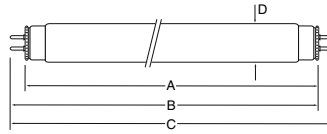

SPECIFICATIONS

Fluorescent Lamps Black Light

CROSS REFERENCE

LAMP DESCRIPTION
ORDERING CODE

MANUFACTURER - LAMP #
EQUIPMENT MODEL #

F4T5/BL
3000105

Watts 4.6W
Starting Test Voltage 94V
Rated Voltage 100V
Rated Current 0.162A
UV Energy 0.18W
Average Life 1500Hrs

Length (A) 134.5mm
Length (B) 140.3-142.9mm
Length (C) 150.0mm
Diameter (D) 15.5mm

F6T5/BL
3000110

Watts 5.9W
Starting Test Voltage 94V
Rated Voltage 100V
Rated Current 0.147A
UV Energy 0.4W
Average Life 1500Hrs