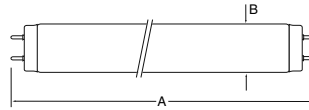

Length (A) 457mm
Length (B) 25.4mm

F20T12/C50
3000033

Watts 20W
Initial Lumens 875Lm
Color Temp 5000K
Color Rendering 90CRI
Average Life 9000Hrs

Length (A) 610mm
Length (B) 38.1mm

F30T8/C50
3000035

Watts 30W
Initial Lumens 1650Lm
Color Temp 5000K
Color Rendering 90CRI
Average Life 7500Hrs