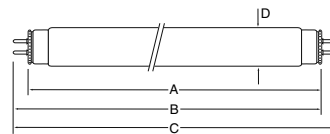

Length (A) 288.3mm
Length (B) 292.8~295.4mm
Length (C) 302.5mm
Diameter (D) 15.5mm

PHILIPS - TL8W54
Apple Scanner

F13T5/D
3000069

Watts 13W
Starting Test Voltage 180V
Rated Voltage 236V
Rated Current 0.165A
Initial Lumens 700Lm
Color Temp 6500K
Average Life 3000Hrs