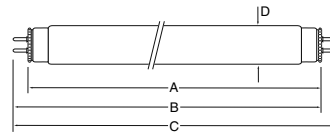

Length (A) 135.8mm
Length (B) 140.3~142.9mm
Length (C) 150.0mm
Diameter (D) 15.5mm

F6T5/WW
3000114

Watts 5.9W
Starting Test Voltage 94V
Rated Voltage 100V
Rated Current 0.147A
Initial Lumens 240Lm
Color Temp 3000K
Average Life 3000Hrs