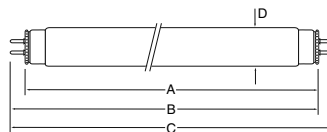

Length (A) 288.3mm
Length (B) 292.8-295.4mm
Length (C) 302.5mm
Diameter (D) 15.5mm

F15T8/BL
3000077

Watts 15W
Starting Test Voltage 94V
Rated Voltage 50V
Rated Current 0.300A
UV Energy 2.0W
Average Life 3000Hrs