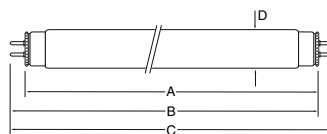

Length (A) 516.9mm
Length (B) 521.5-524.0mm
Length (C) 531.1mm
Diameter (D) 15.5mm

F15T8/CW
3000079

Watts 15W
Starting Test Voltage 94V
Rated Voltage 50V
Rated Current 0.300A
Initial Lumens 875Lm
Color Temp 4200K
Average Life 5000Hrs