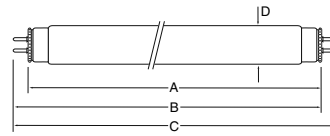

Length (A) 135.8mm
Length (B) 140.3~142.9mm
Length (C) 150.0mm
Diameter (D) 15.5mm

F6T5/D
3000113

Watts 5.9W
Starting Test Voltage 94V
Rated Voltage 100V
Rated Current 0.147A
Initial Lumens 210Lm
Color Temp 6500K
Average Life 3000Hrs