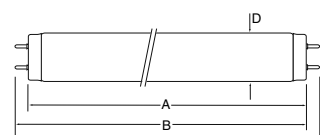

Length (A) 135.8mm
Length (B) 140.3~142.9mm
Length (C) 150.0mm
Diameter (D) 15.5mm

F6T5/WW
3000114

Watts 5.9W
Starting Test Voltage 94V
Rated Voltage 100V
Rated Current 0.147A
Initial Lumens 240Lm
Color Temp 3000K
Average Life 3000Hrs

Length (A) 211.8mm
Length (B) 216.3~218.9mm
Length (C) 226.0mm
Diameter (D) 15.5mm

F8T5/WW
3000119

Watts 7.9W
Starting Test Voltage 94V
Rated Voltage 100V
Rated Current 0.170A
Initial Lumens 400Lm
Color Temp 3000K
Average Life 3000Hrs

Length (A) 288.3mm
Length (B) 292.8~295.4mm
Length (C) 302.5mm
Diameter (D) 15.5mm

F13T5/WW
3000070

Watts 13W
Starting Test Voltage 180V
Rated Voltage 236V
Rated Current 0.165A
Initial Lumens 820Lm
Color Temp 3000K
Average Life 3000Hrs

Length (A) 516.7mm
Length (B) 521.6~524.0mm
Length (C) 531.1mm
Diameter (D) 15.5mm

F15T8/WW
3000081

Watts 15W
Starting Test Voltage 89V
Rated Voltage 100V
Rated Current 0.300A
Initial Lumens 800Lm
Color Temp 3000K
Average Life 5000Hrs