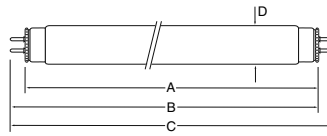

SPECIFICATIONS

Fluorescent Lamps 4200K - Cool White

CROSS REFERENCE

LAMP DESCRIPTION
ORDERING CODE

MANUFACTURER - LAMP #
EQUIPMENT MODEL #

F4T5/CW
3000107

Watts 4.5W
Starting Test Voltage 103.5V
Rated Voltage 29V
Rated Current 0.170A
Initial Lumens 140Lm
Color Temp 4200K
Average Life 6000Hrs

Length (A) 135.9mm
Length (B) 140.6-143.0mm
Length (C) 150.1mm
Diameter (D) 15.5mm

F6T5/CW
3000112

Watts 6.0W
Starting Test Voltage 103.5V
Rated Voltage 42V
Rated Current 0.160A
Initial Lumens 280Lm
Color Temp 4200K
Average Life 7500Hrs