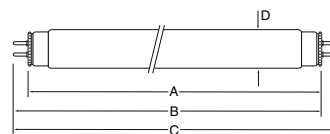

Length (A) 516.7mm
Length (B) 521.6~524.0mm
Length (C) 531.1mm
Diameter (D) 15.5mm

F15T8/D
3000080

Watts 15W
Starting Test Voltage 94V
Rated Voltage 50V
Rated Current 0.300A
Initial Lumens 760Lm
Color Temp 6500K
Average Life 5000Hrs