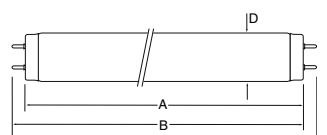

Length (A) 436.0mm
Length (B) 441.8-444.4mm
Length (C) 451.5mm
Diameter (D) 25.5mm