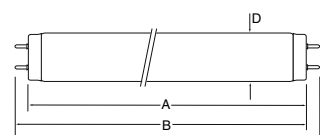

Length (A) 436.0mm
Length (B) 441.8~444.4mm
Length (C) 451.5mm
Diameter (D) 25.5mm