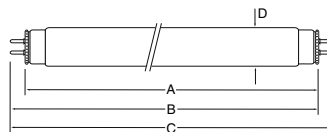

Length (A) 211.8mm
Length (B) 216.3-218.9mm
Length (C) 226.0mm
Diameter (D) 15.5mm

F8T5/BL
3000115

Watts 7.9W
Starting Test Voltage 94V
Rated Voltage 100V
Rated Current 0.170A
UV Energy 0.7W
Average Life 1500Hrs